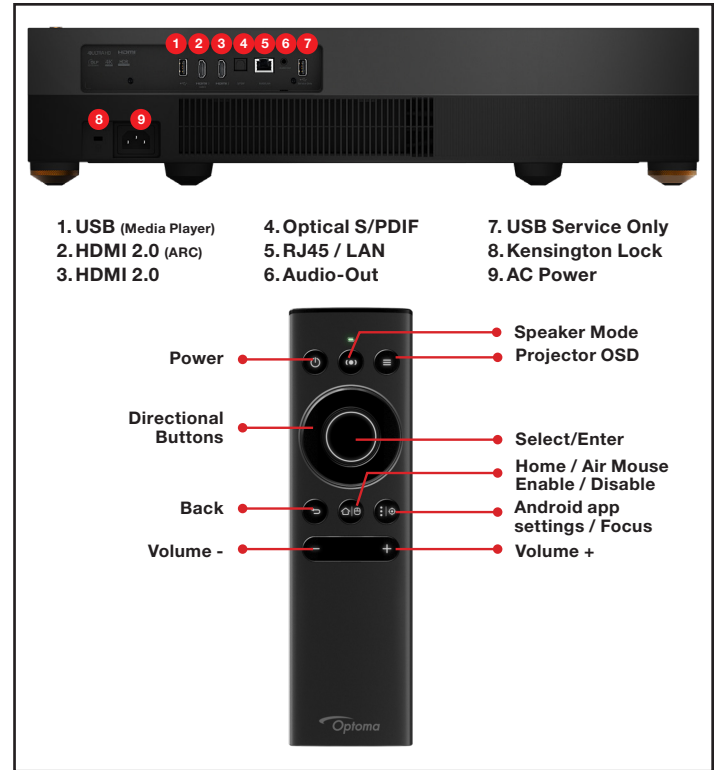

COMPATIBILITY SPECIFICATIONS

Computer Compatibility	4K UHD 2160p, 4K DC, WUXGA, HDTV 1080p, UXGA, SXGA, WXGA+, WXGA (1280 x 800), WXGA, HDTV (720p), XGA, SVGA, VGA, PC and Mac compatible
Video Compatibility	4K UHD 2160p (24/50/60Hz), 1080p (24/50/60Hz), 1080i (50/60Hz), 720p (50/60Hz), 480i/p, 576i/p
HDR Source Compatibility	Ultra HD Blu-Ray player, 4K UHD streaming media device (Roku 4K Ultra), Xbox One S / One X (Ultra HD Blu-ray, 4K media streaming & HDR gaming) and PS4 Pro (4K UHD media streaming and 4K UHD HDR gaming only)
3D Compatibility†	Supports all HDMI 1.4a mandatory 3D formats (Frame pack, side-by-side, top-bottom) and up converts frame rate from 60Hz to 120Hz or 24Hz to 144Hz (i.e. 60 or 72 frames per eye). 1080p 120 Hz PC 3D not supported. 3D glasses are needed and are sold separately. Refer to user manual for details.
Scan Rate	Vertical: 50~ 85 Hz (120Hz for 1080p 3D feature projector)
I/O Connection Ports	1x HDMI 2.0 (HDCP 2.2), 1x HDMI 2.0 (HDCP 2.2, HDMI-ARC), 1x HDMI 2.0 (HDCP 2.2, side), 1x USB 2.0 (4K media player), USB 2.0 power (side), USB (service), optical S/PDIF out, audio out (3.5mm, subwoofer compatible), RJ45
Loop Through (Audio)	Optical S/PDIF & HDMI-ARC (PCM, Dolby Digital and Dolby Digital Plus bitstream / pass through) (Dolby ATMOS passthrough via HDMI-ARC)

NETWORK CONNECTIVITY

Wi-Fi	802.11ac (dual-band, 2x2)
Wi-Fi Security	WEP, TKIP, AES, WPA, WPA2
Bluetooth	Bluetooth 4.0
Firmware	OTA updates via Wi-Fi or Ethernet

PHYSICAL SPECIFICATIONS

Security	Kensington® lock port, password (OSD)
Weight	24.25 lbs.
Dimensions (W x H x D)	22.1" x 5.1" x 15"

Warranty

3-year Optoma warranty service

What's in the Box

Optoma P1, distance cards, quick start guide, Bluetooth smart home remote with Airmouse (rechargeable), HDMI cable, power cable, warranty card

Optional Accessories

Bluetooth smart home remote with airmouse (replacement), P1 distance cards

Accessory Part Numbers

Bluetooth smart home remote with airmouse:
BR-3074R P1 distance cards: BD-25120

UPC 796435 81 338 3

Optoma Authorized Dealer

HiViHK.com

Optoma.com

†Light source life is dependent upon many factors, including brightness mode, display mode, usage, environmental conditions and more. Light source brightness can decrease over time.

†3D content can be viewed with DLP Link active shutter 3D glasses when projector is used with a compatible 3D player. Please visit us at Optoma.com for more information.

Copyright © 2020 Optoma Technology, Inc. DLP® and the DLP logo are registered trademarks of Texas Instruments™. Amazon, Alexa and all related logos are trademarks of Amazon.com, Inc. or its affiliates. Assistant is a trademark of Google, LLC. Dolby, Dolby Audio, and the double-D symbol are trademarks of Dolby Laboratories. All other trademarks are the property of their respective owners. All specifications subject to change at any time. 09262019