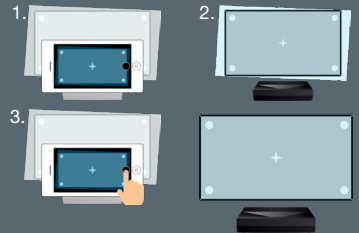

NU FORCE PREMIUM SOUNDBAR

- Dolby Digital 2.0
- 2x full range aluminum drivers
- 2x woofers
- Ported and isolated chambers
- 40 watts of total power

Ultra Short Throw
Easy place and play setup.

SmartFIT

Auto geometry correction system ensures hassle-free setup that produces incredible projections using a smartphone.

LaserGuard

Built-in sensors detect objects in the light path to automatically dim the light source.

ENTERTAINMENT CENTER FURNITURE

Recommended height 13" - 18" (124% offset)

SMART FEATURES

Operating System	Android 8.0 with customizable launcher
USB Media Player Compatibility	Videos: 480p, 720p, 1080p, 1440p, 4K UHD, 4K UHD HDR File formats: MKV, MP4, M4V, AVI, H.264, HEVC, MOV, TS Audio: MP3, AAC, WAV, FLAC 16/24-bit Images: JPEG, BMP, GIF
Video streaming	Available Optoma Marketplace with access to YouTube 4K Netflix (480p), CNBC, TED TV, NBA TV, CNBC, BBC & more
PC-free Image Viewer and Document Viewer	Supports viewing of office documents (Word, Excel & PowerPoint), PDFs and images via USB storage devices Autoplay PDF / PowerPoint: 3, 5, 10, 15 & 20 second intervals
Smart Home Features	Amazon Alexa, Google Assistant & IFTTT integration
SmartFIT	iOS (App Store) & Android (Play Store & Amazon Appstore)