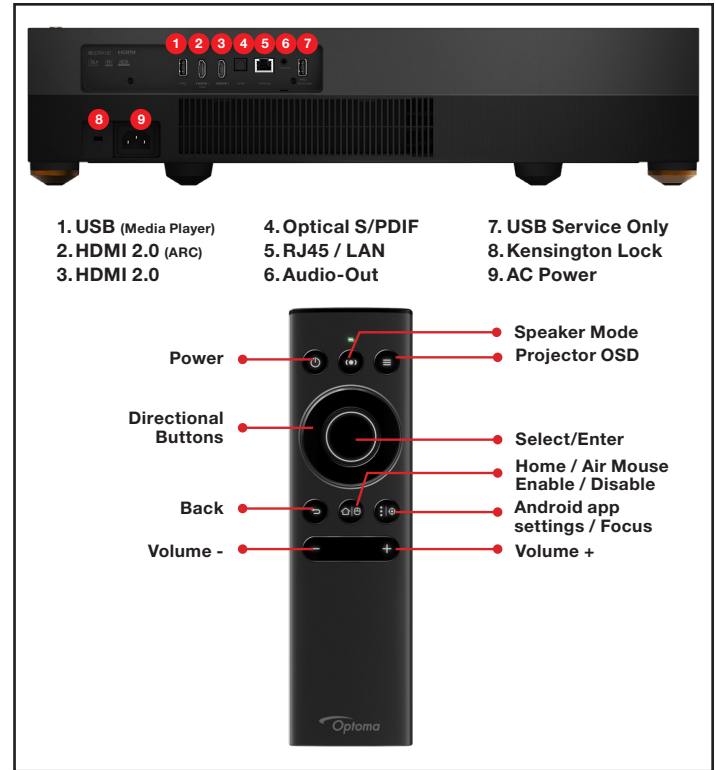

COMPATIBILITY SPECIFICATIONS

Computer Compatibility	4K UHD 2160p, 4K DC, WUXGA, HDTV 1080p, UXGA, SXGA, WXGA+, WXGA (1280 x 800), WXGA, HDTV (720p), XGA, SVGA, VGA, PC and Mac compatible
Video Compatibility	4K UHD 2160p (24/50/60Hz), 1080p (24/50/60Hz), 1080i (50/60Hz), 720p (50/60Hz), 480i/p, 576i/p
HDR Source Compatibility	Ultra HD Blu-Ray player, 4K UHD streaming media device (Roku 4K Ultra), Xbox One S / One X (Ultra HD Blu-ray, 4K media streaming & HDR gaming) and PS4 Pro (4K UHD media streaming and 4K UHD HDR gaming only)
3D Compatibility†	Supports all HDMI 1.4a mandatory 3D formats (Frame pack, side-by-side, top-bottom) and up converts frame rate from 60Hz to 120Hz or 24Hz to 144Hz (i.e. 60 or 72 frames per eye). 1080p 120 Hz PC 3D not supported. 3D glasses are needed and are sold separately. Refer to user manual for details.
Scan Rate	Vertical: 50~ 85 Hz (120Hz for 1080p 3D feature projector)
I/O Connection Ports	1x HDMI 2.0 (HDCP 2.2), 1x HDMI 2.0 (HDCP 2.2, HDMI-ARC), 1x HDMI 2.0 (HDCP 2.2, side), 1x USB 2.0 (4K media player), USB 2.0 power (side), USB (service), optical S/PDIF out, audio out (3.5mm, subwoofer compatible), RJ45
Loop Through (Audio)	Optical S/PDIF & HDMI-ARC (PCM, Dolby Digital and Dolby Digital Plus bitstream / pass through) (Dolby ATMOS passthrough via HDMI-ARC)

NETWORK CONNECTIVITY

Wi-Fi	802.11ac (dual-band, 2x2)
Wi-Fi Security	WEP, TKIP, AES, WPA, WPA2
Bluetooth	Bluetooth 4.0
Firmware	OTA updates via Wi-Fi or Ethernet

PHYSICAL SPECIFICATIONS

Security	Kensington® lock port, password (OSD)
Weight	24.25 lbs.
Dimensions (W x H x D)	22.1" x 5.1" x 15"

Warranty

3 Year parts and labor limited warranty on the projector (Hong Kong)

What's in the Box

CinemaX Pro, distance cards, quick start user manual, Bluetooth smart home remote with Airmouse (rechargeable), power cable

Accessories

Bluetooth smart home remote with Airmouse(replacement): BR-3074R
CinemaX P1 distance cards (replacement): BD-25120
4K UHD Casting and mirroring adapter: UHDCast Pro

UPC 796435 81 369 7

Optoma Authorized Dealer

HiViHK.com

†Light source life is dependent upon many factors, including brightness mode, display mode, usage, environmental conditions and more. Light source brightness can decrease over time.

†3D content can be viewed with DLP Link active shutter 3D glasses when projector is used with a compatible 3D player. Please visit us at Optoma.com for more information.

Copyright © 2020 Optoma Technology, Inc. DLP® and the DLP logo are registered trademarks of Texas Instruments™. Amazon, Alexa and all related logos are trademarks of Amazon.com, Inc. or its affiliates. Assistant is a trademark of Google, LLC. Dolby, Dolby Audio, and the double-D symbol are trademarks of Dolby Laboratories. All other trademarks are the property of their respective owners. All specifications subject to change at any time. 05272020