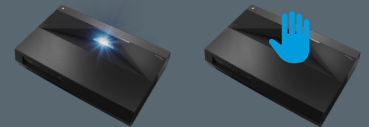

NU FORCE PREMIUM SOUNDBAR

- Dolby Digital 2.0
- 2x full range aluminum drivers
- 2x woofers
- Ported and isolated chambers
- 40 watts of total power

Ultra Short Throw
Easy place and play setup.

SmartFIT

Auto geometry correction system ensures hassle-free setup that produces incredible projections using a smartphone.

LaserGuard

Built-in sensors detect objects in the light path to automatically dim the light source.

ENTERTAINMENT CENTER FURNITURE

Recommended height 13" - 18" (124% offset)

SMART FEATURES

Operating System	Android 8.0 with customizable launcher
USB Media Player Compatibility	Videos: 480p, 720p, 1080p, 1440p, 4K UHD, 4K UHD HDR File formats: MKV, MP4, M4V, AVI, H.264, HEVC, MOV, TS Audio: MP3, AAC, WAV, FLAC 16/24-bit Images: JPEG, BMP, GIF
Video streaming	Available Optoma Marketplace with access to YouTube 4K Netflix (480p), CNBC, TED TV, NBA TV, CNBC, BBC & more
PC-free Image Viewer and Document Viewer	Supports viewing of office documents (Word, Excel & PowerPoint), PDFs and images via USB storage devices Autoplay PDF / PowerPoint: 3, 5, 10, 15 & 20 second intervals
Smart Home Features	Amazon Alexa, Google Assistant & IFTTT integration
SmartFIT	iOS (App Store) & Android (Play Store & Amazon Appstore)